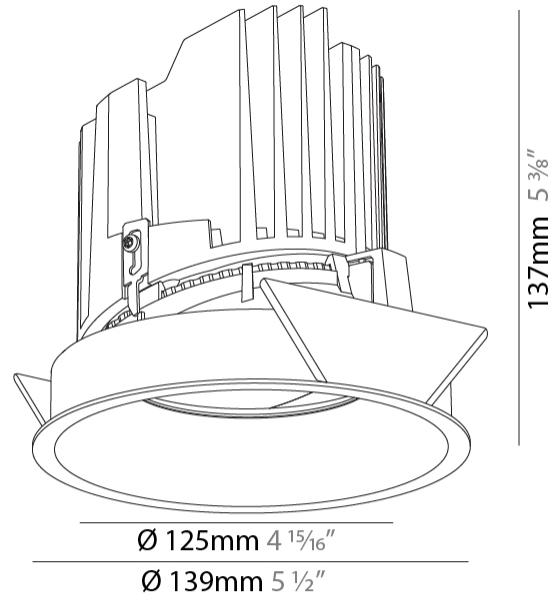

GENERAL

Series: Bioniq
 Subseries: Bioniq Round Semi Adjustable
 Brand: Prolicht
 Division: Architectural
 Mounting Type: Recessed
 Mounting Location: Ceiling
 Subcategory: Downlight

PHYSICAL

Shape: Round
 Diameter (mm): 139
 Diameter (in): 5 1/2
 Height (mm): 137
 Height (in): 5 3/8
 Ceiling Thickness (mm): 10 / 12.5 / 15
 Ceiling Thickness (in): 3/8 or 1/2 or 9/16
 Min. Recessing Depth (mm): 150
 Min. Recessing Depth (in): 5 7/8
 Light Distribution: Adjustable / Downlight
 Weight (kg): 0.856
 Weight (lbs): 1.89
 Fixture Finish: SSR / BKV / CWI / CRY / HAB / UFT / ITA / RUA / FTG / MYG / LOD / PUS / FRO / FUP / KIA / POP / BLS / SPG / MEY / GOH / GUM / CHC / COM / ABZ / JAG / OBR / MOS / ROR
 Fixture Material: Aluminum Die Cast
 Cut-out Measurements: 130mm / 5 1/8"

LED

Number of LEDs: 1
 Color Temperature (°K): 2700 / 3000 / 3500 / 4000
 Max. Delivered Lumen (lm): 2030 / 2080 / 2185 / 2230
 Nominal Lumen (lm): 3210 / 3290 / 3459 / 3530
 CRI: >90 CRI
 Efficiency (%): 0.631
 Lamp Life (hrs): 50000

OPTICAL

Reflector: 20 / 40 / 60
 Adjustability: Rotational 355°; Tilt 10°

RATINGS AND CERTIFICATIONS

Certified By: Certified for North American Standards
 IP rating: IP20

BIONIQ ROUND SEMI ADJUSTABLE RECESSED